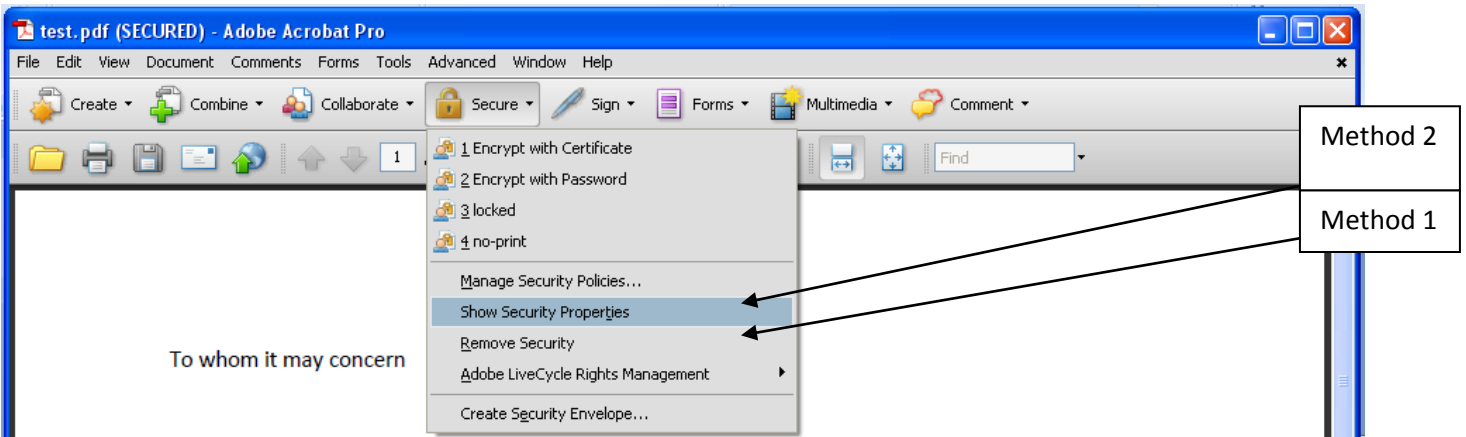

To Lock one document (sledgehammer style)

What a locked document looks like in Reader

To remove lock

Method 1

Method 2