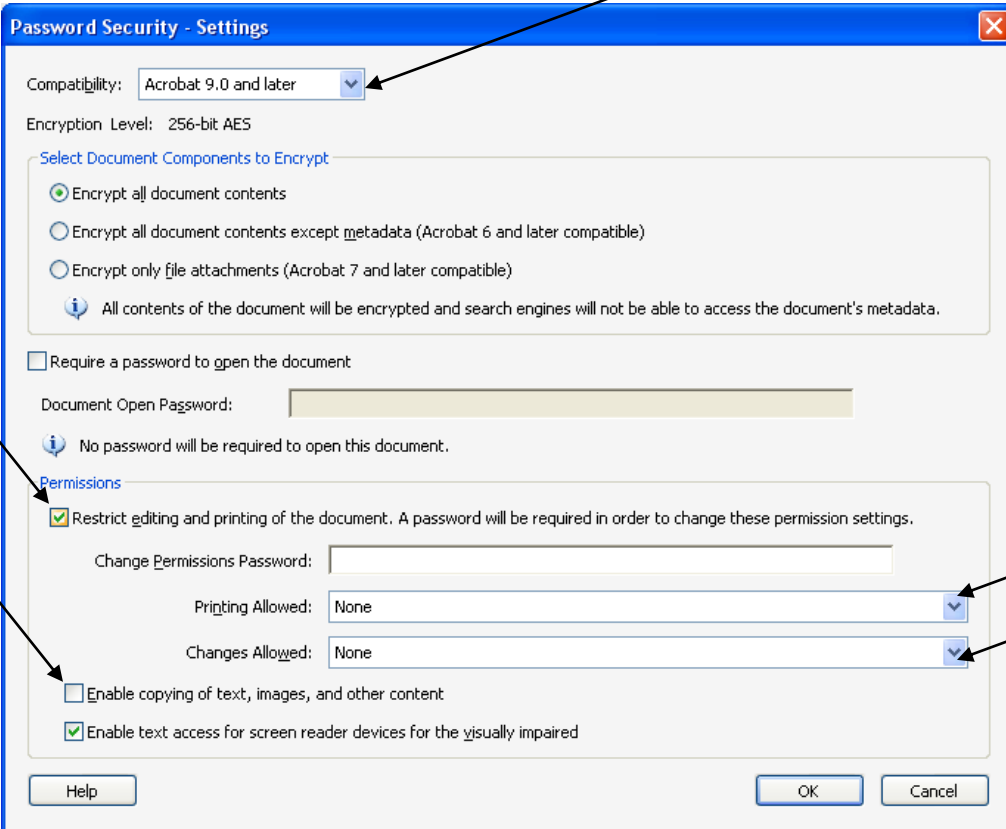

To Lock one document (sledgehammer style)

What a locked document looks like in Reader

To remove lock

Method 1

Method 2